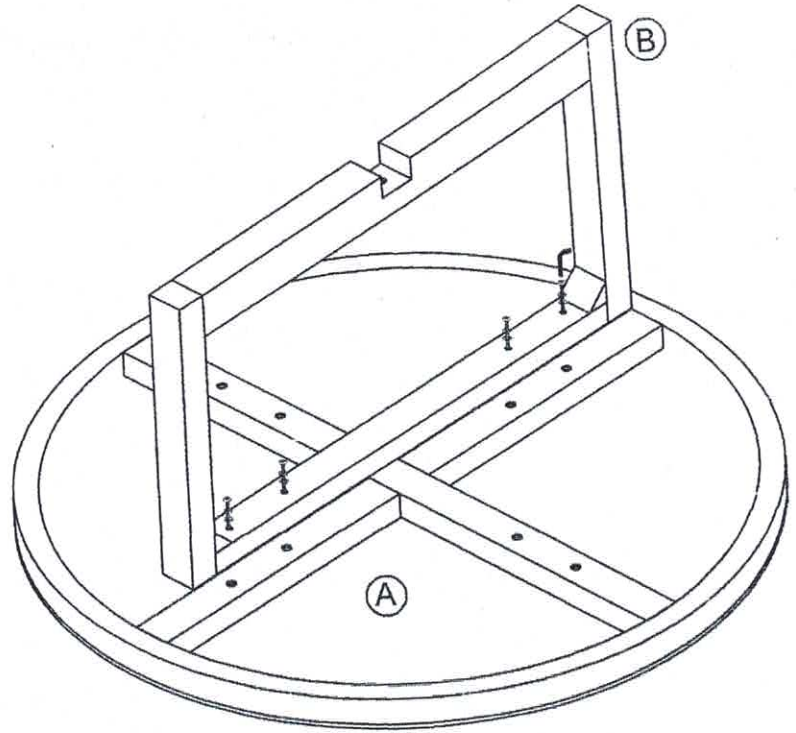

## Round Coffee Table

ITEM CT-68136 SERIES

ITEM	DESCRIPTION	QUANTITY
A	top	1
B	upper leg	1
C	lower leg	1

hardware

H1 x 9  
bolts M6 x 45 mm

H2 x 9  
spring washer

H3 x 9  
flat washers

H4 x 1  
hex key #4

**step 1**

**step 2**