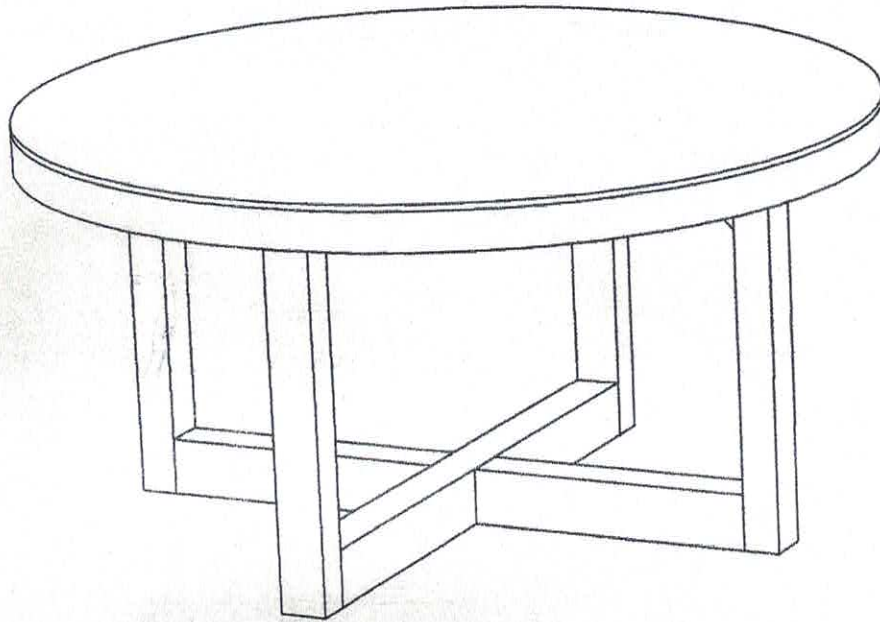

## Round Coffee Table

ITEM CT-68136 SERIES

ITEM	DESCRIPTION	QUANTITY
A	top	1
B	upper leg	1
C	lower leg	1

hardware

H1 x 9  
bolts M6 x 45 mm

H2 x 9  
spring washer

H3 x 9  
flat washers

H4 x 1  
hex key #4