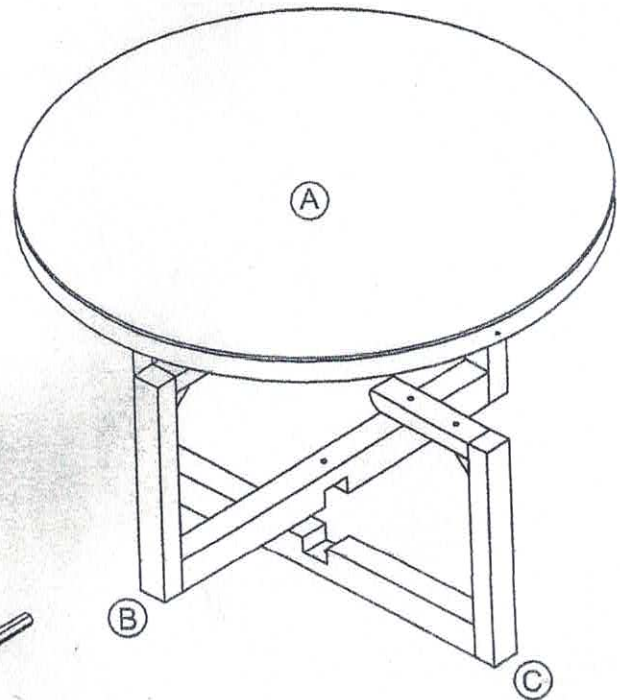

## Round Coffee Table

ITEM CT-68136 SERIES

ITEM	DESCRIPTION	QUANTITY
A	top	1
B	upper leg	1
C	lower leg	1

hardware

H1 x 9  
bolts M6 x 45 mm

H2 x 9  
spring washer

H3 x 9  
flat washers

H4 x 1  
hex key #4

**step 1**

**step 2**