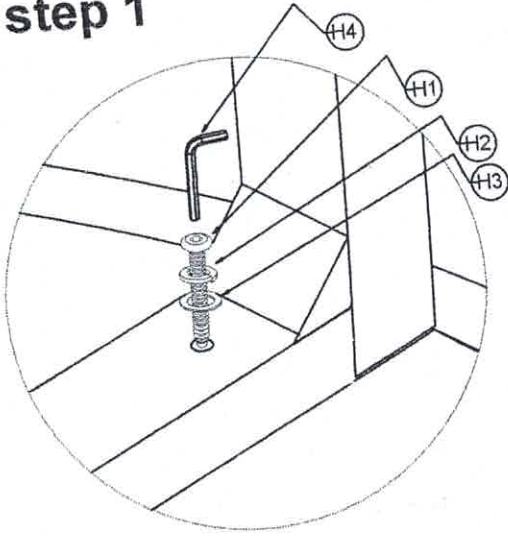

## Round Coffee Table

ITEM CT-68136 SERIES

ITEM	DESCRIPTION	QUANTITY
A	top	1
B	upper leg	1
C	lower leg	1

hardware

H1 x 9  
bolts M6 x 45 mm

H2 x 9  
spring washer

H3 x 9  
flat washers

H4 x 1  
hex key #4

**step 1**

**step 2**